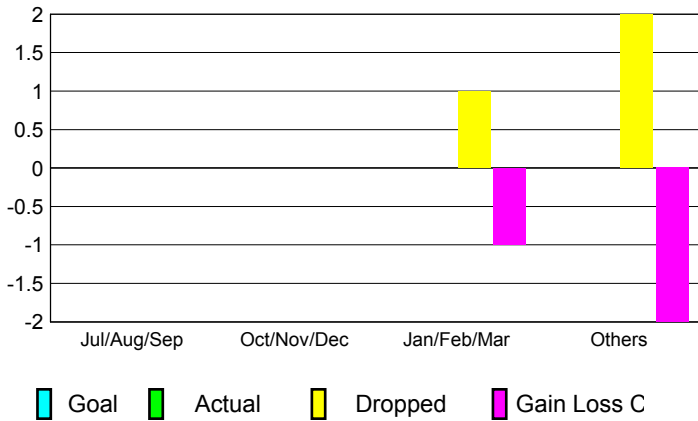

2012-2013 GMT Reports for District (or Undistricted) **District 7 O**

GMT: **MICHAEL BUTLER**

Location: **ARKANSAS**

GMT CA: **1**

CLUBS

Month	New Club Goal	Actual New Clubs	Actual Dropped Clubs	Gain/Loss of Clubs
2012-2013				
Jul/Aug/Sep	0	0	0	0
Oct/Nov/Dec	0	0	0	0
Jan/Feb/Mar	0	0	1	-1
Apr/May/June	0	0	2	-2
Totals	0	0	3	-3

Club Results 2012-2013

Goal, New, Dropped, Gain/Loss

MEMBERSHIP

Month	Net Memb Goal	Actual New Memb	Actual Dropped Memb	Gain/Loss of Memb
2012-2013				
Jul/Aug/Sep	0	55	17	38
Oct/Nov/Dec	0	22	23	-1
Jan/Feb/Mar	0	20	60	-40
Apr/May/June	0	16	45	-29
Totals	0	113	145	-32