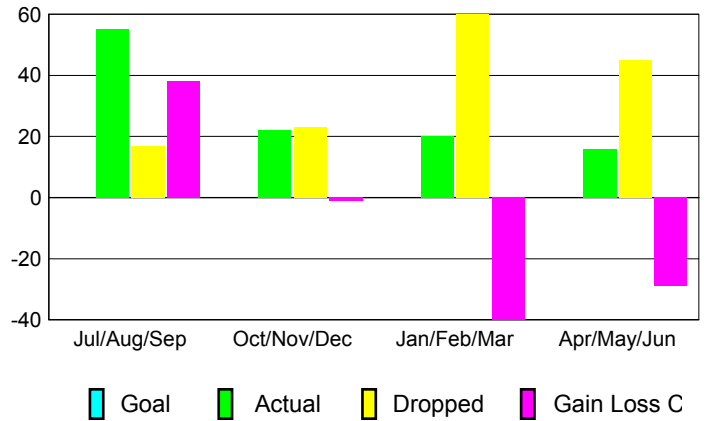

Club Results 2012-2013

Goal, New, Dropped, Gain/Loss

MEMBERSHIP

Month	Net Memb Goal	Actual New Memb	Actual Dropped Memb	Gain/Loss of Memb
2012-2013				
Jul/Aug/Sep	0	55	17	38
Oct/Nov/Dec	0	22	23	-1
Jan/Feb/Mar	0	20	60	-40
Apr/May/June	0	16	45	-29
Totals	0	113	145	-32

Membership Results 2012-2013

Goal, New, Dropped, Gain/Loss

YTD Status Quo Clubs 2012-2013

Status Quo Clubs Compared to Status Quo Members

Gender Comparison 2012-2013

Club Gain/Loss 2012-2013

Membership Gain/Loss 2012-2013